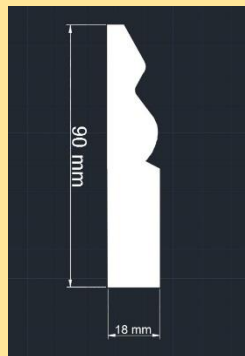

**SM01 Profile - Meranti**  
**90 mm high x 18mm wide**

**SM02 Profile - Meranti**  
**90 mm high x 18mm wide**

**SM03 Bullnose Profile – Meranti**  
**90 mm high x 18mm wide**  
**68 mm high x 18mm wide**