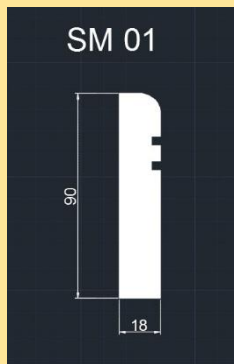

Mr Cornice (Pty) Ltd

Cornice manufacturer and décor supplier

How to get hold of us :

Tel : (010) 045 3700

Cell: 078 192 0787

Email : sales@mrcornice.co.za

Website : www.mrcornice.co.za

Where are we ?

103 Hennie Alberts Street

Brackenhurst

Alberton

GPS: 26.326054 S 28.097883 E

We offer both wood (Meranti) and polymer skirtings

Meranti skirtings

Meranti is a light hardwood from Malaysia and Indonesia. We source our meranti from sustainably and responsibly harvested timber, and manufacture this quality skirting at our own factory.

SM01 Profile - Meranti
90 mm high x 18mm wide