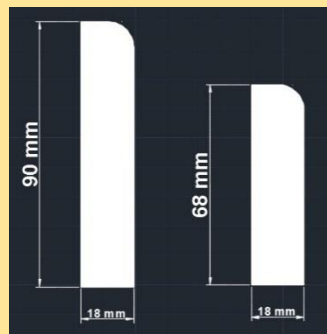

**SM01 Profile - Meranti**  
**90 mm high x 18mm wide**

**SM02 Profile - Meranti**  
**90 mm high x 18mm wide**

**SM03 Bullnose Profile – Meranti**  
**90 mm high x 18mm wide**  
**68 mm high x 18mm wide**